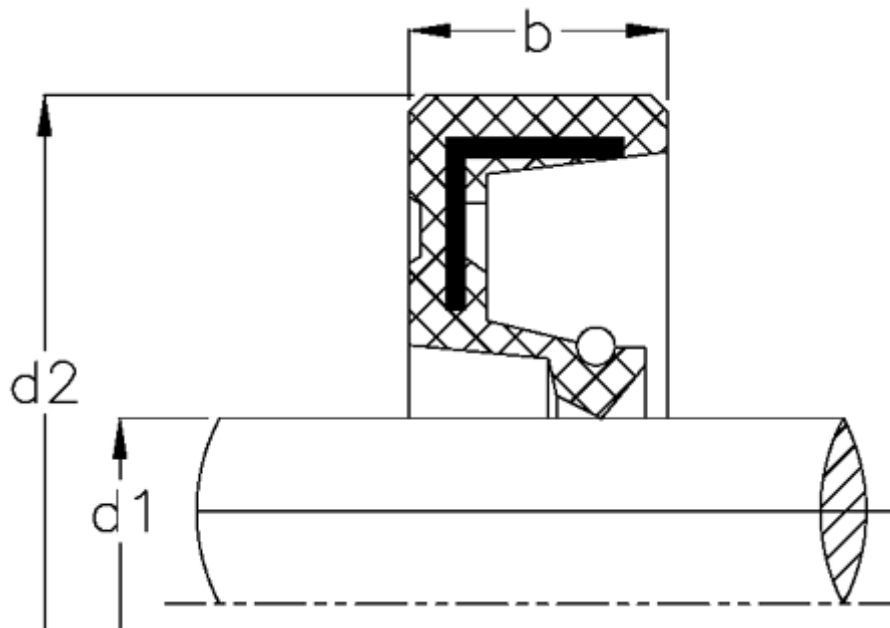

Data Sheet

Article number: 170102200470070000

Description: KLEE Rotary shaft seal WA 2247/7
NBR nitrile rubber, standard

Measures

b = 7
d1 = 22
d2 = 47
Material = NBR